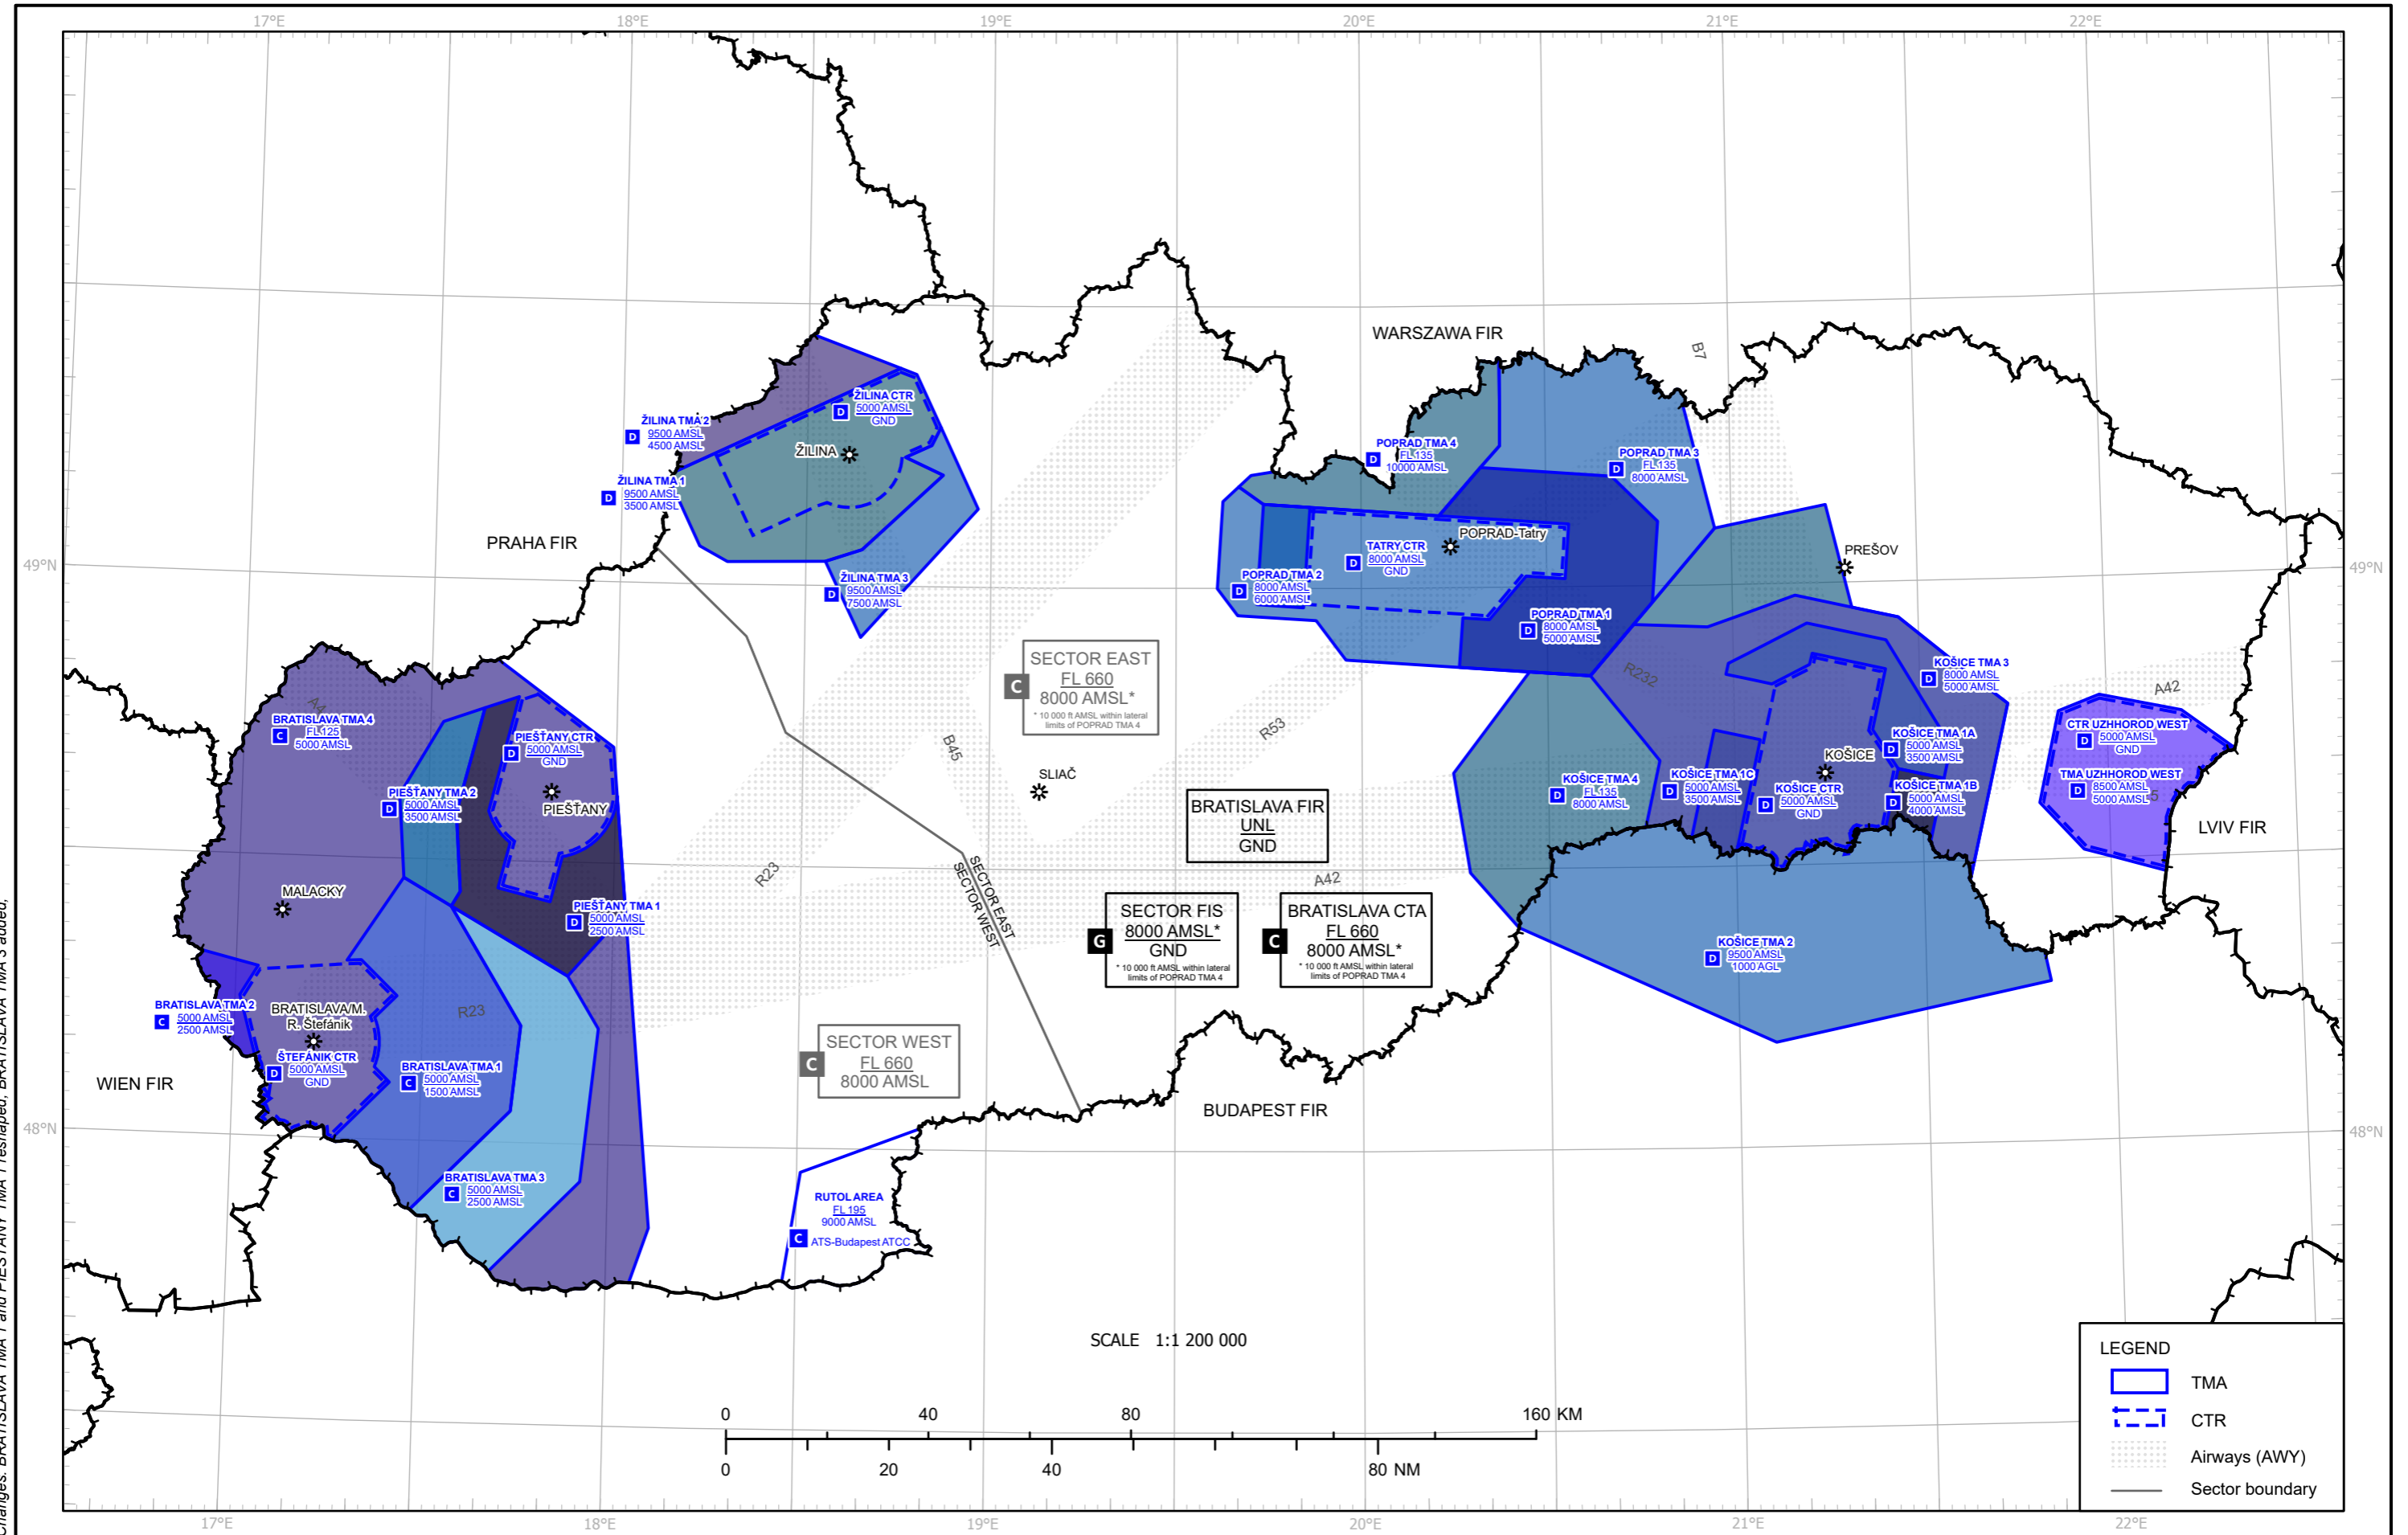

AIR TRAFFIC SERVICES AIRSPACE - INDEX CHART

SLOVAK REPUBLIC

Changes: BRATISLAVA TMA 1 and PIEŠŤANY TMA 1 reshaped; BRATISLAVA TMA 3 added;